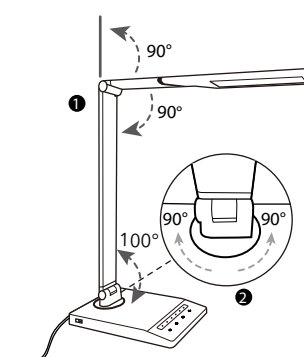

調整檯燈角度

1. 上下可旋轉180°
2. 左右可旋轉180°

規格參數

型號	TT-DL048
光線源	不可換 LED
工作電壓	DC 12V / 1.5A PF: 1.0
總功率	18W (LED: 13W; USB 輸出功率: 5W)
色溫	2800K-6500K
光通量	500 lm
CRI	>80
電源變壓器	XY24SE-120150VQ-UW (100-240VAC 50/60Hz 0.5A PF: 0.5)

警告

- 請勿私自拆解本產品, 如需維修請聯絡專業電工或已授權的技工。
- 如有嗅到異味或者發生異常, 請立即關閉本產品。
- 請勿使用濕手拔掉電纜, 否則可能會引起電擊。
- 請勿將本產品靠近熱源, 潮濕或腐蝕性物質。
- 必要時請使用乾布清潔檯燈。
- 如需長時間閒置, 請將檯燈存放於乾燥陰涼的地方。
- 請使用原裝電源線為檯燈供電。不適用的電源線可能會損壞檯燈。

保固

自原購買日起本產品受TaoTronics產品及保固維修12個月。
若發生製造缺陷, 請立即連絡TaoTronics支援
support@taotronics.com要求保固服務。

設備名稱 Equipment name: TAOTRONICS 鋁合金可調光LED檯燈 型號 (型式) Type designation (Type): TT-DL048						
單元 Unit	限用物質及其化學符號 Restricted substances and its chemical symbols					
	鉛Lead (Pb)	汞 Mercury (Hg)	鎘Cadmium (Cd)	六價鉻 Hexavalent chromium(Cr+6)	多溴聯苯 Polybrominated biphenyls(PBB)	多溴二苯醚 Polybrominated diphenyl ethers(PBDE)
電源變壓器	○	○	○	○	○	○
外殼	○	○	○	○	○	○
電路板 組件	○	○	○	○	○	○
線材	○	○	○	○	○	○

備註1: "超出0.1 wt %" 及 "超出0.01 wt %" 係指限用物質之百分比含量超出百分比含量基準值。
Note 1: "Exceeding 0.1 wt %" and "exceeding 0.01 wt %" indicate that the percentage content of the restricted substance exceeds the reference percentage value of presence condition.
備註2: "○" 係指該項限用物質之百分比含量未超出百分比含量基準值。
Note 2: "○" indicates that the percentage content of the restricted substance does not exceed the percentage of reference value of presence.
備註3: "-" 係指該項限用物質為排除項目。
Note 3: The "-" indicates that the restricted substance corresponds to the exemption.

FCC Compliance

This device complies with Part 15 of the FCC Rules.
Operation is subject to the following two conditions:
(1) this device may not cause harmful interference, and
(2) this device must withstand any interference received,
including interference that may cause undesired
operation.

WEEE Compliance

Correct Disposal of This Product (Waste Electrical & Electronic Equipment)
(Applicable in countries with separate collection systems)
This marking on the product, accessories or literature indicates that the product and its electronic accessories should not be disposed of with other household waste at the end of their working life. To prevent possible harm to the environment or human health from uncontrolled waste disposal, please separate these items from other types of waste and recycle them responsibly to promote the sustainable reuse of material resources. Household users should contact either the retailer where they purchased this product, or their local government office, for details of where and how they can take these items for environmentally safe recycling. Business users should contact their supplier and check the terms and conditions of the purchase contract. This product and its electronic accessories should not be mixed with other commercial wastes for disposal.