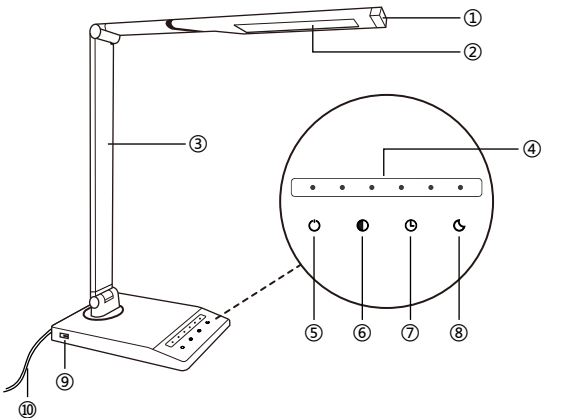

#### Product Diagram

- 1. Night Light
- 2. Lamp Head
- 3. Lamp Arm
- 4. Brightness Slider
- 5. Power Button
- 6. Color Temperature Button
- 7. Timer Button
- 8. Night Light Button
- 9. USB Charging Port
- 10. Power Port