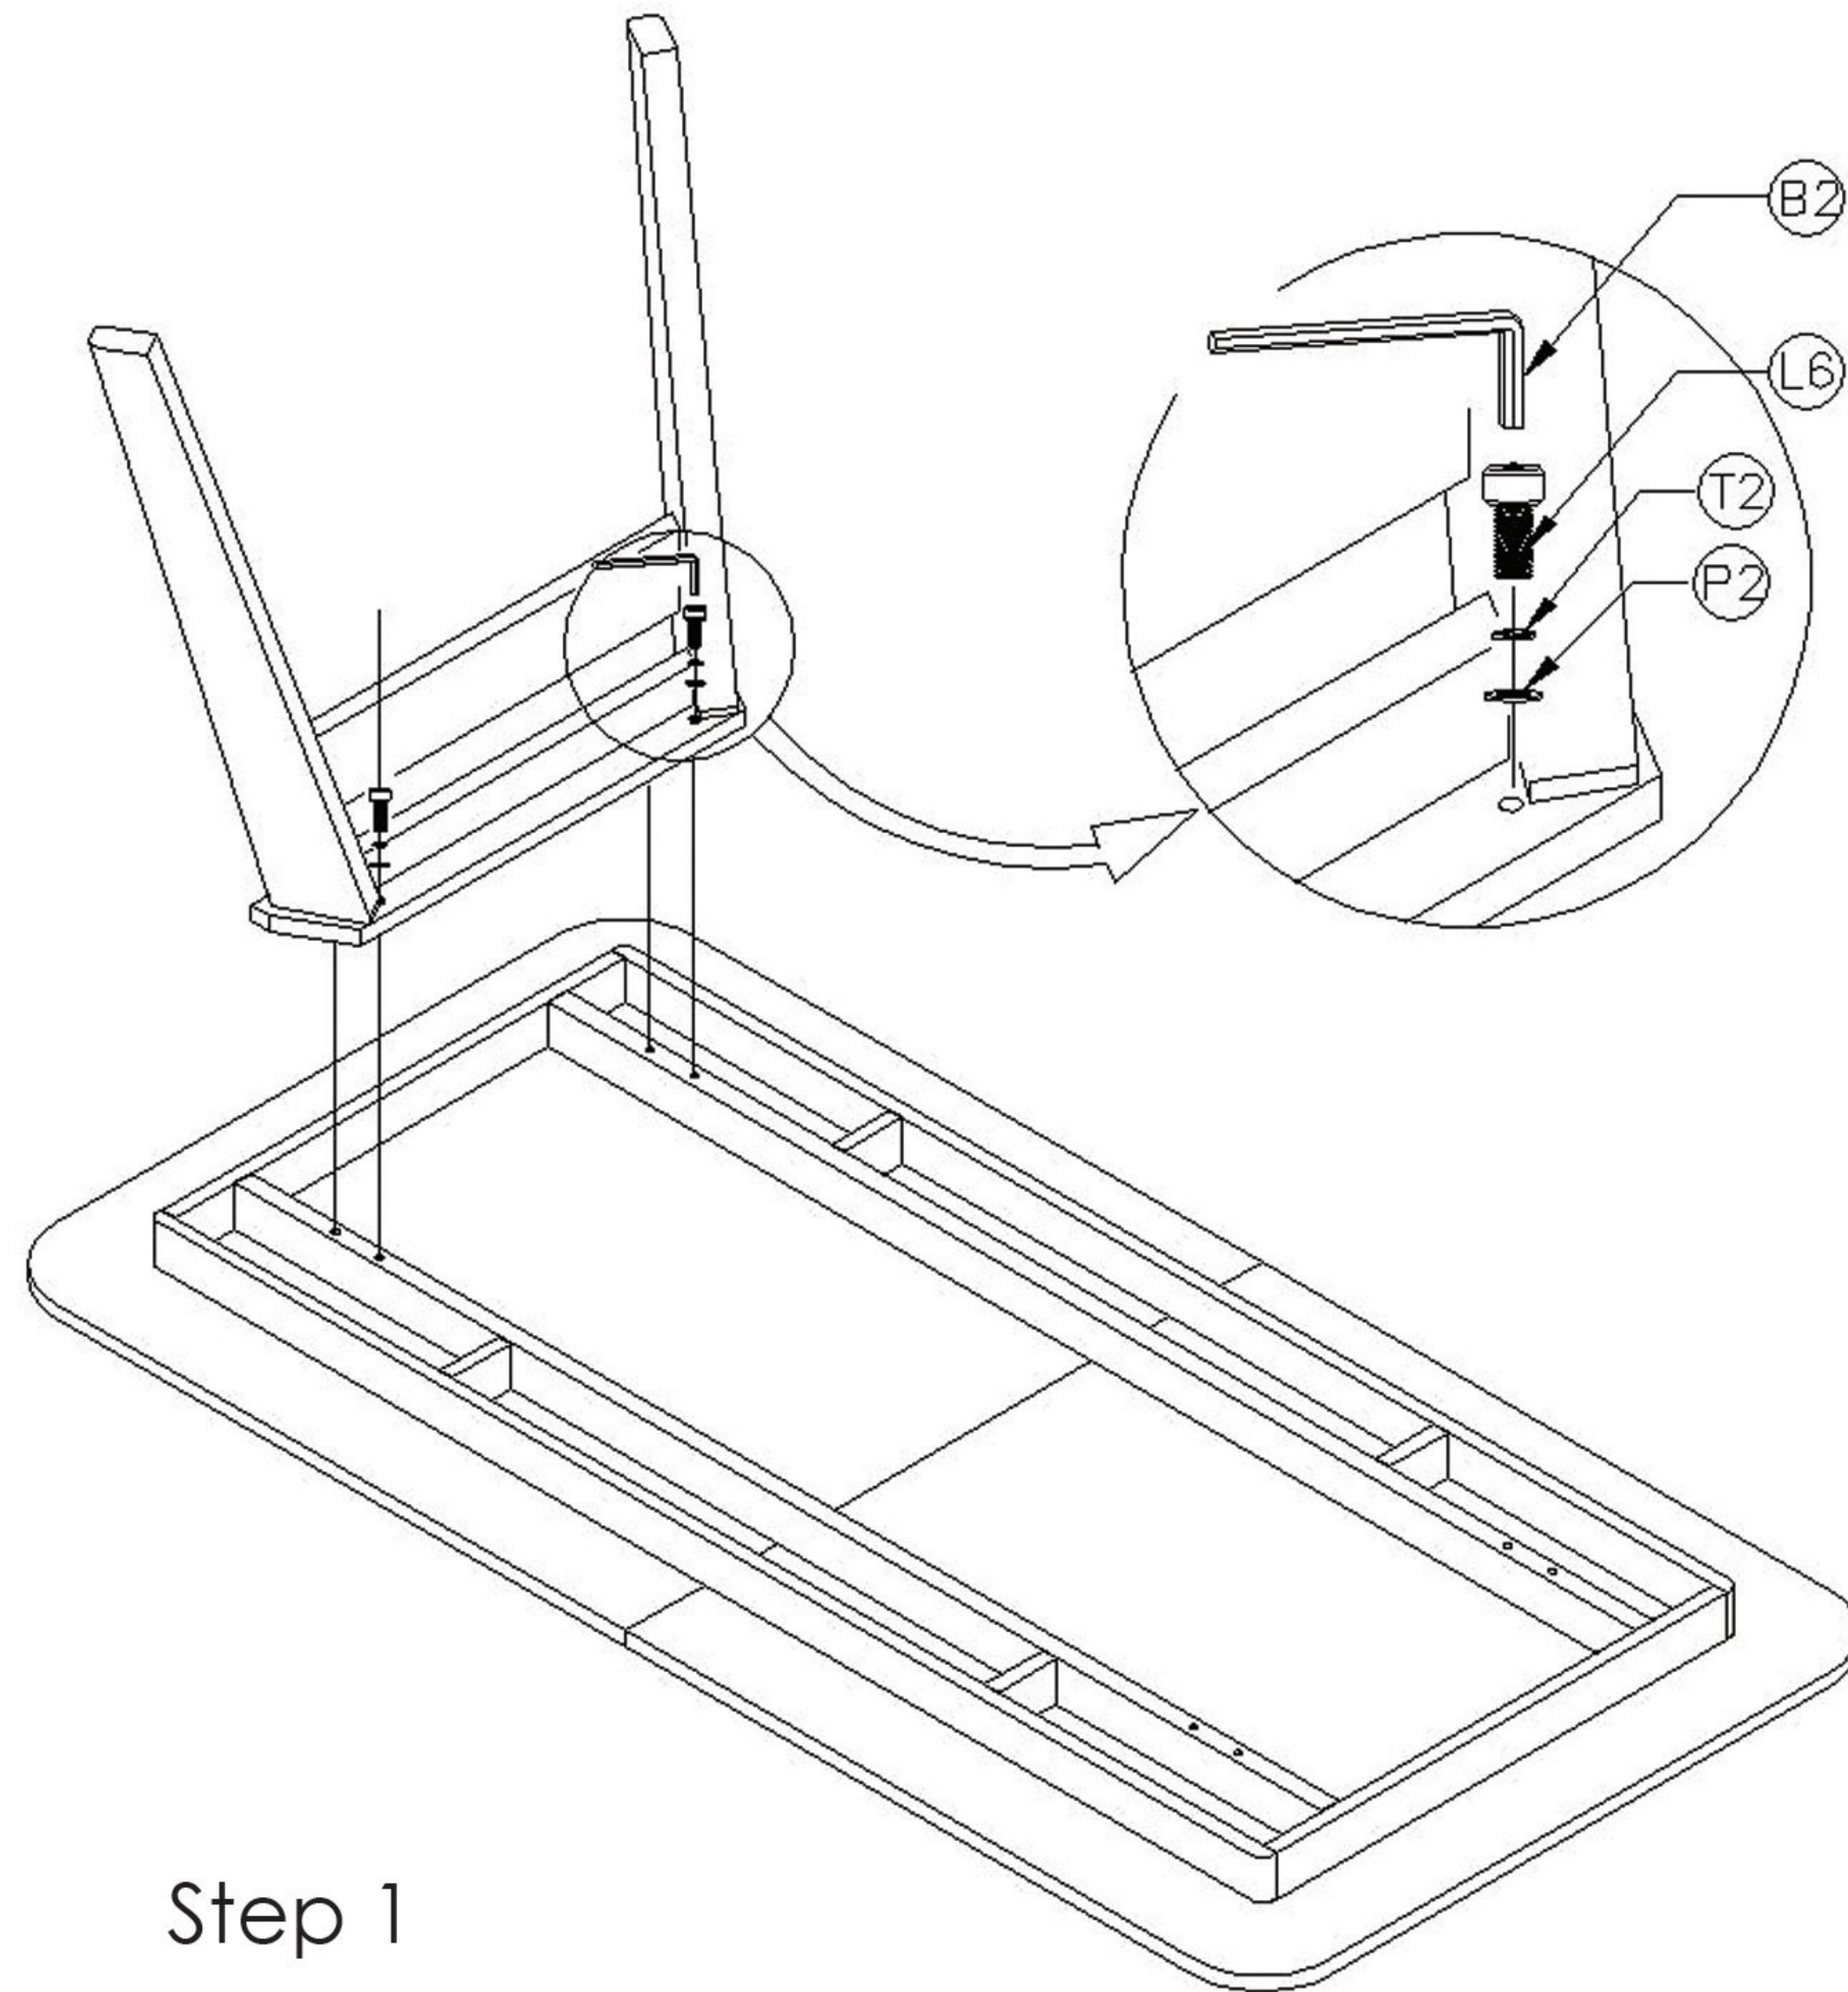

Assembly Instruction

GREENINGTON
fine bamboo furniture

Currant Extendable Dining Table
G0022

P2		Φ5/16x16x1.5T 12PCS			
T2		φ5/16x13x1.5T 12PCS			
L6		Φ5/16x30 12PCS			
B2		5mm 1PC			

Assembly Instruction

Step 3

Step 4

Step 5

Step 6

GREENINGTON
fine bamboo furniture

Currant Extendable Dining Table

G0022

P2		Φ5/16x16x1.5T 12PCS			
T2		φ5/16x13x1.5T 12PCS			
L6		Φ5/16x30 12PCS			
B2		5mm 1PC			

Assembly Instruction

Step 5

Step 6

GREENINGTON
fine bamboo furniture

Currant Extendable Dining Table

G0022

P2		Φ5/16x16x1.5T 12PCS			
T2		φ5/16x13x1.5T 12PCS			
L6		Φ5/16x30 12PCS			
B2		5mm 1PC			