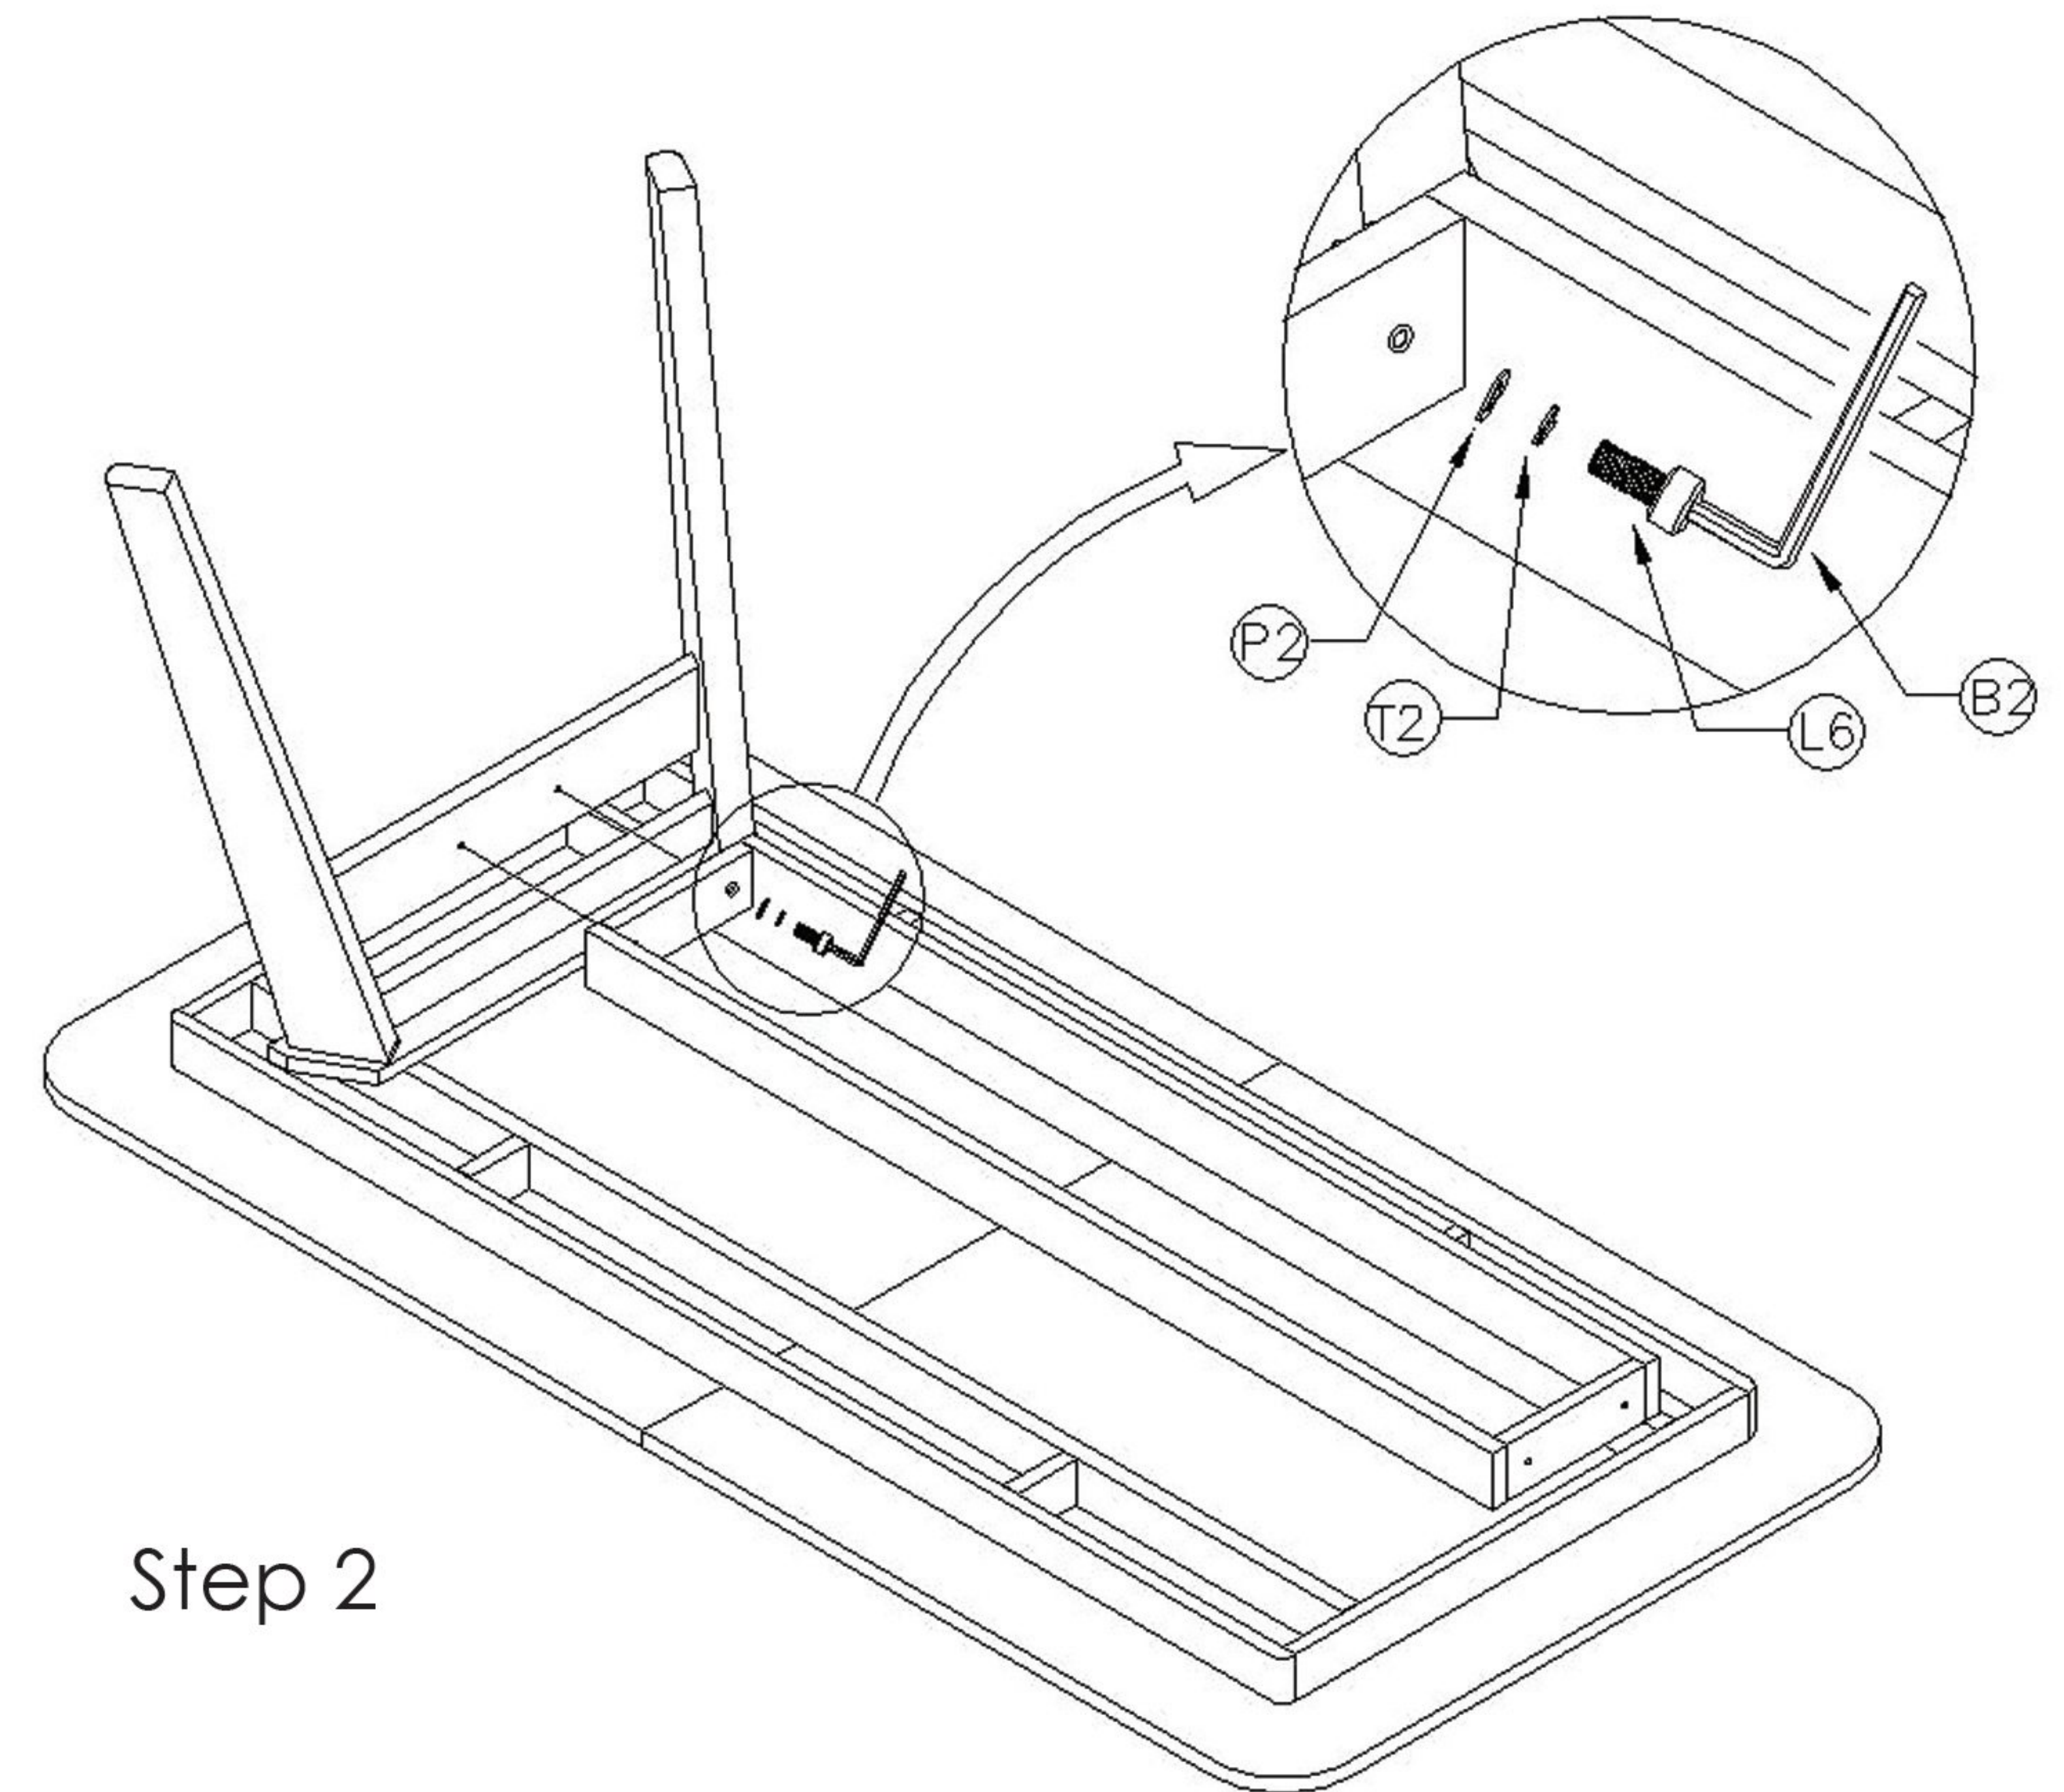

Assembly Instruction

GREENINGTON
fine bamboo furniture

Currant Extendable Dining Table
G0022

P2		Φ5/16x16x1.5T 12PCS			
T2		φ5/16x13x1.5T 12PCS			
L6		Φ5/16x30 12PCS			
B2		5mm 1PC			

Assembly Instruction

Step 3

Step 4

Step 5

Step 6

GREENINGTON
fine bamboo furniture

Currant Extendable Dining Table

G0022

P2		Φ5/16x16x1.5T 12PCS			
T2		φ5/16x13x1.5T 12PCS			
L6		Φ5/16x30 12PCS			
B2		5mm 1PC			

Assembly Instruction

Step 5

Step 6

GREENINGTON
fine bamboo furniture

Currant Extendable Dining Table

G0022

P2		Φ5/16x16x1.5T 12PCS			
T2		φ5/16x13x1.5T 12PCS			
L6		Φ5/16x30 12PCS			
B2		5mm 1PC			