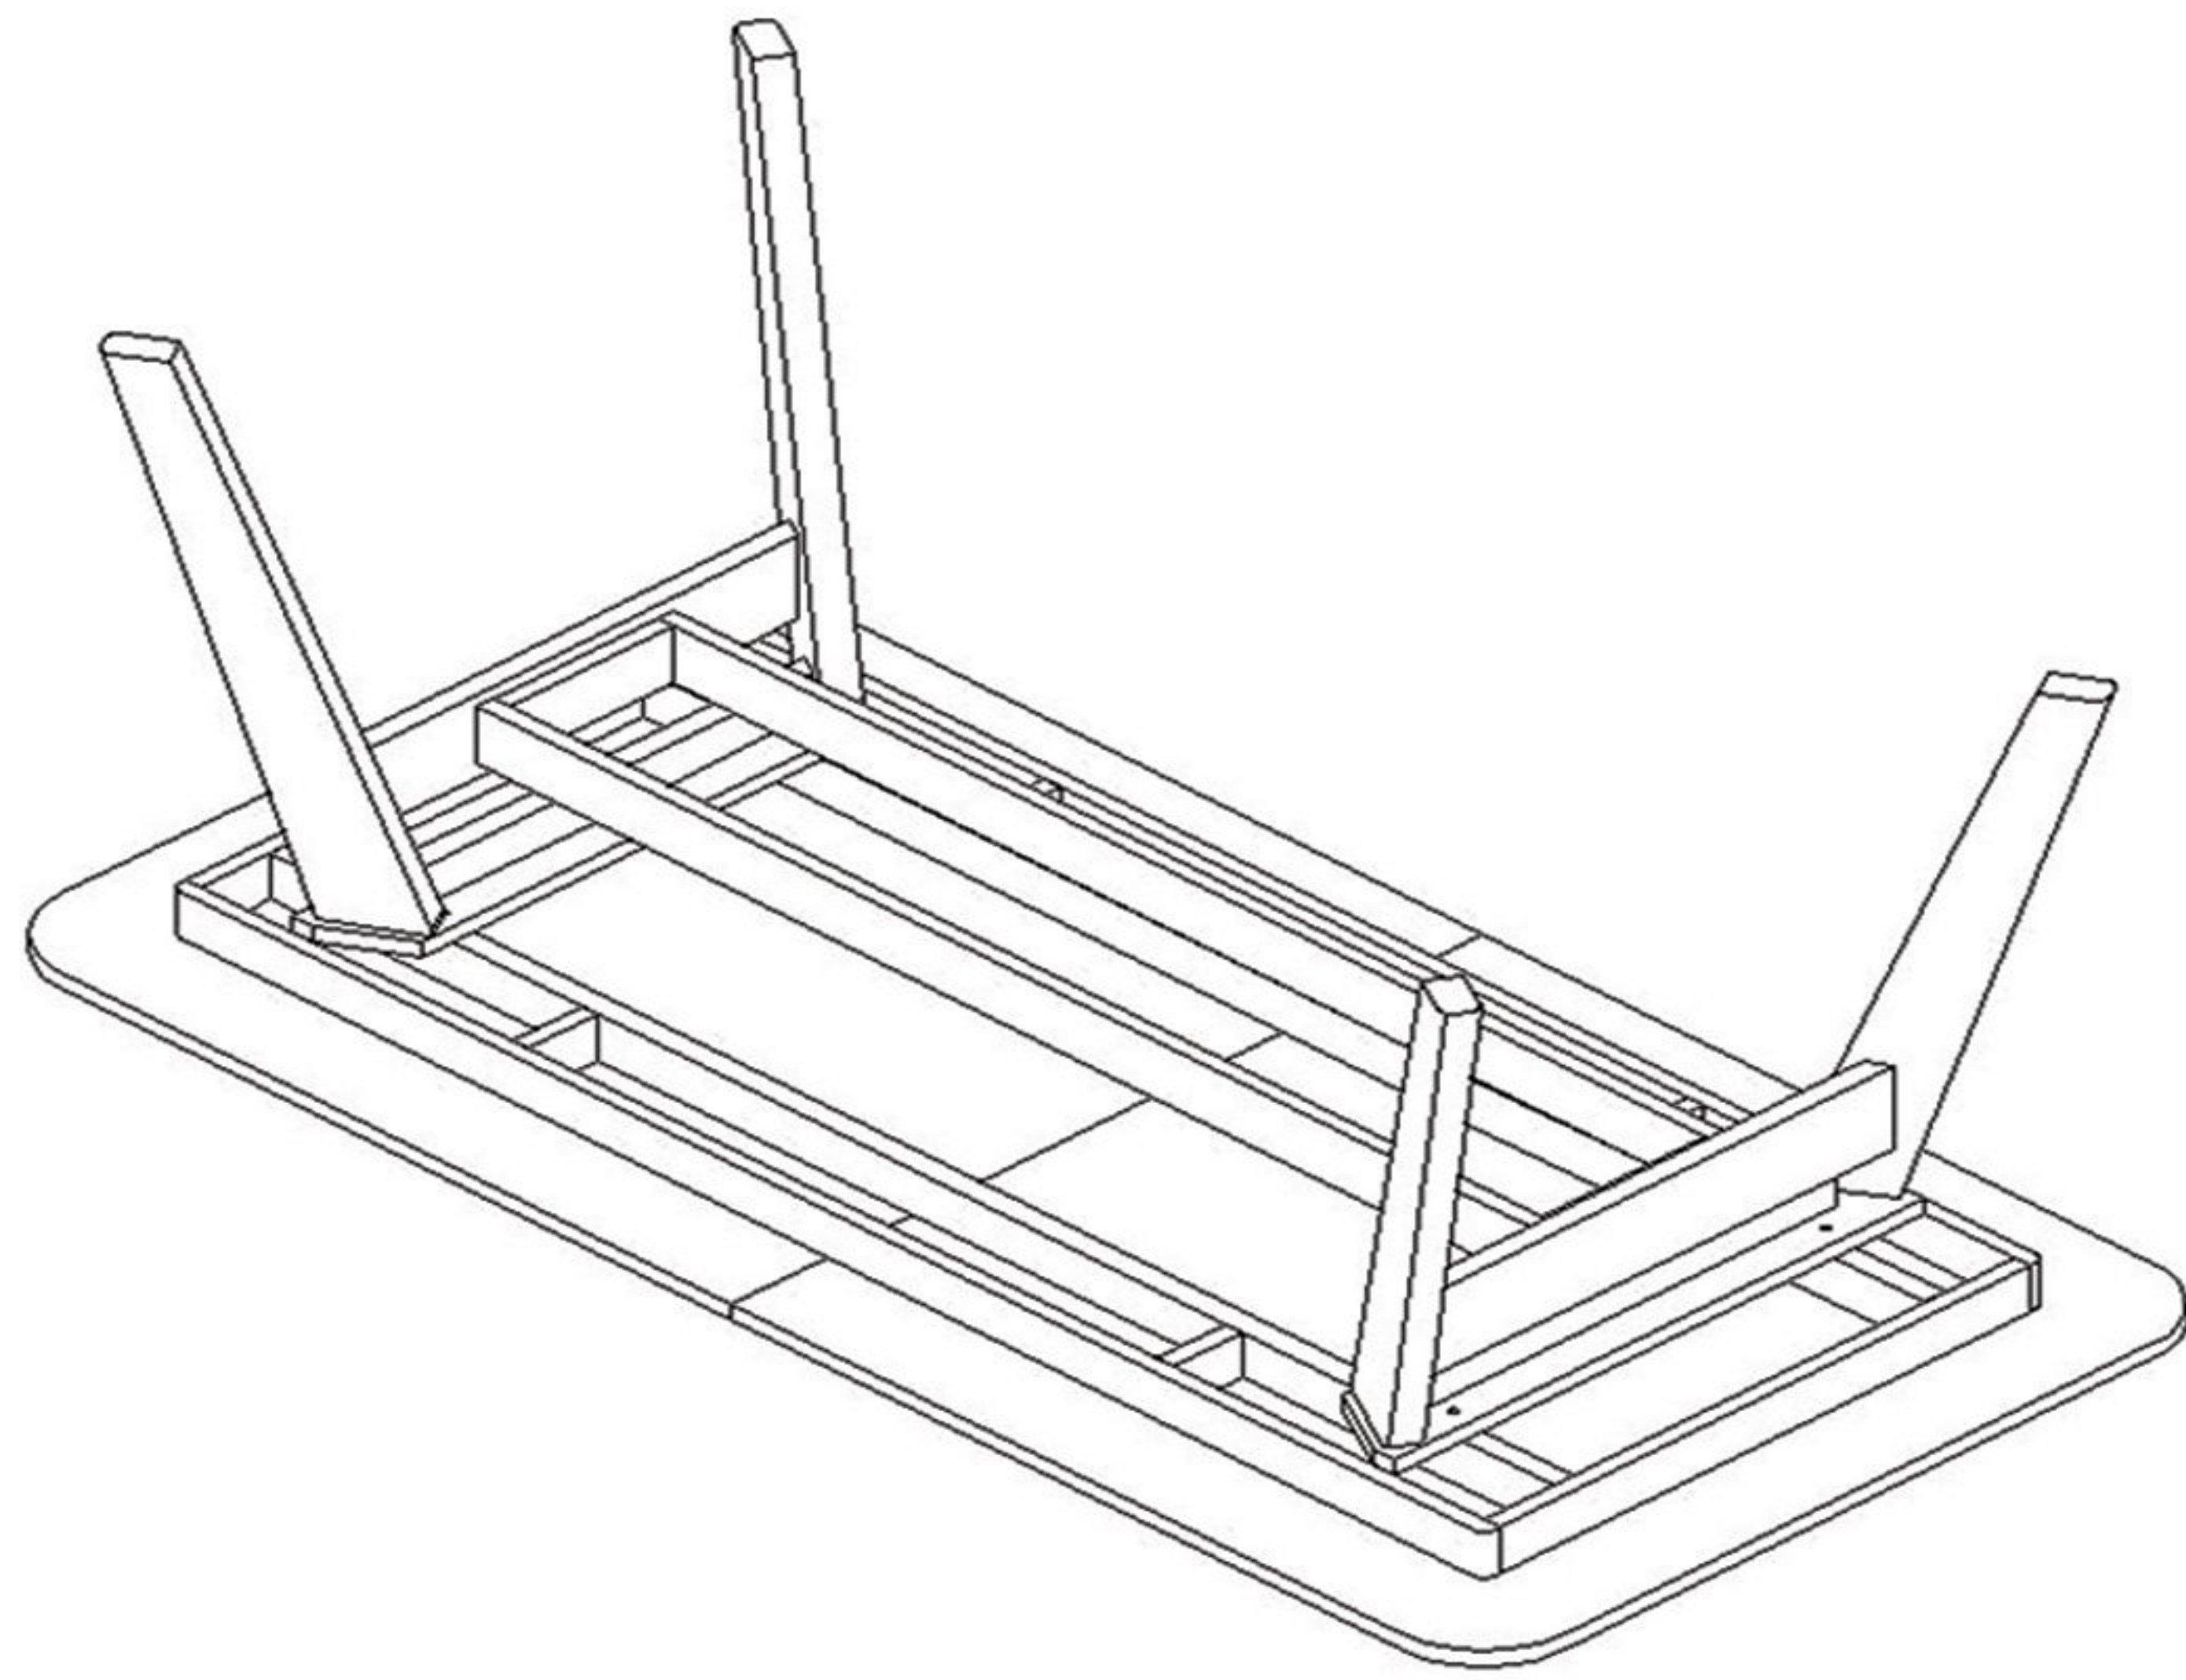

Assembly Instruction

GREENINGTON
fine bamboo furniture

Currant Extendable Dining Table
G0022

P2		Φ5/16x16x1.5T 12PCS			
T2		φ5/16x13x1.5T 12PCS			
L6		Φ5/16x30 12PCS			
B2		5mm 1PC			

Assembly Instruction

Step 3

Step 4

Step 5

Step 6

GREENINGTON
fine bamboo furniture

Currant Extendable Dining Table

G0022

P2		Φ5/16x16x1.5T 12PCS			
T2		φ5/16x13x1.5T 12PCS			
L6		Φ5/16x30 12PCS			
B2		5mm 1PC			

Assembly Instruction

Step 5

Step 6

GREENINGTON
fine bamboo furniture

Currant Extendable Dining Table

G0022

P2		Φ5/16x16x1.5T 12PCS			
T2		φ5/16x13x1.5T 12PCS			
L6		Φ5/16x30 12PCS			
B2		5mm 1PC			