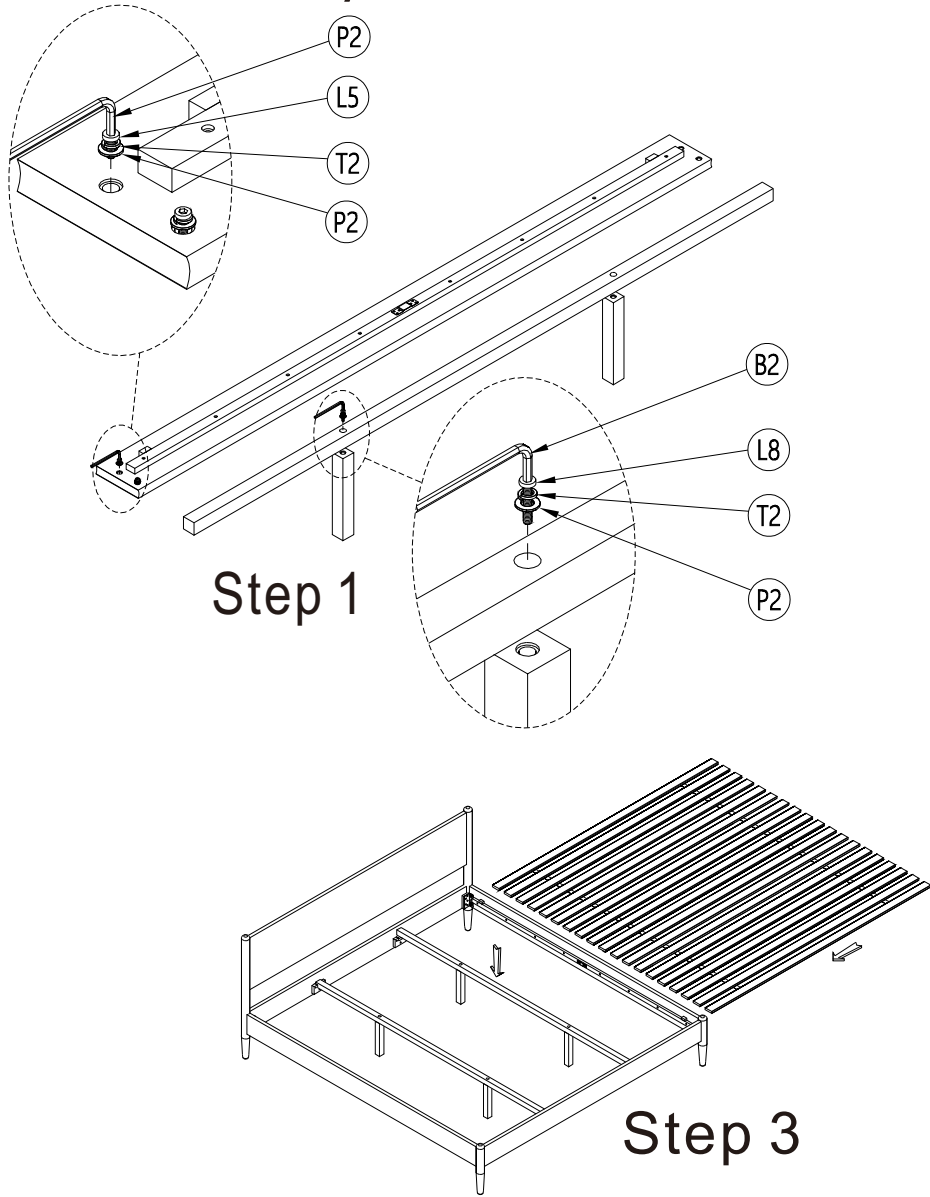

# Assembly Instruction

*Eco Ridge*

Ria King Platform Bed  
ECO16

P2		R5/16X16X1.5 12PCS	B2		M5	1PC
T2		R5/16X13X1.5 12PCS				
L5		R5/16X20 8PCS				
L8		R5/16X45 4PCS				