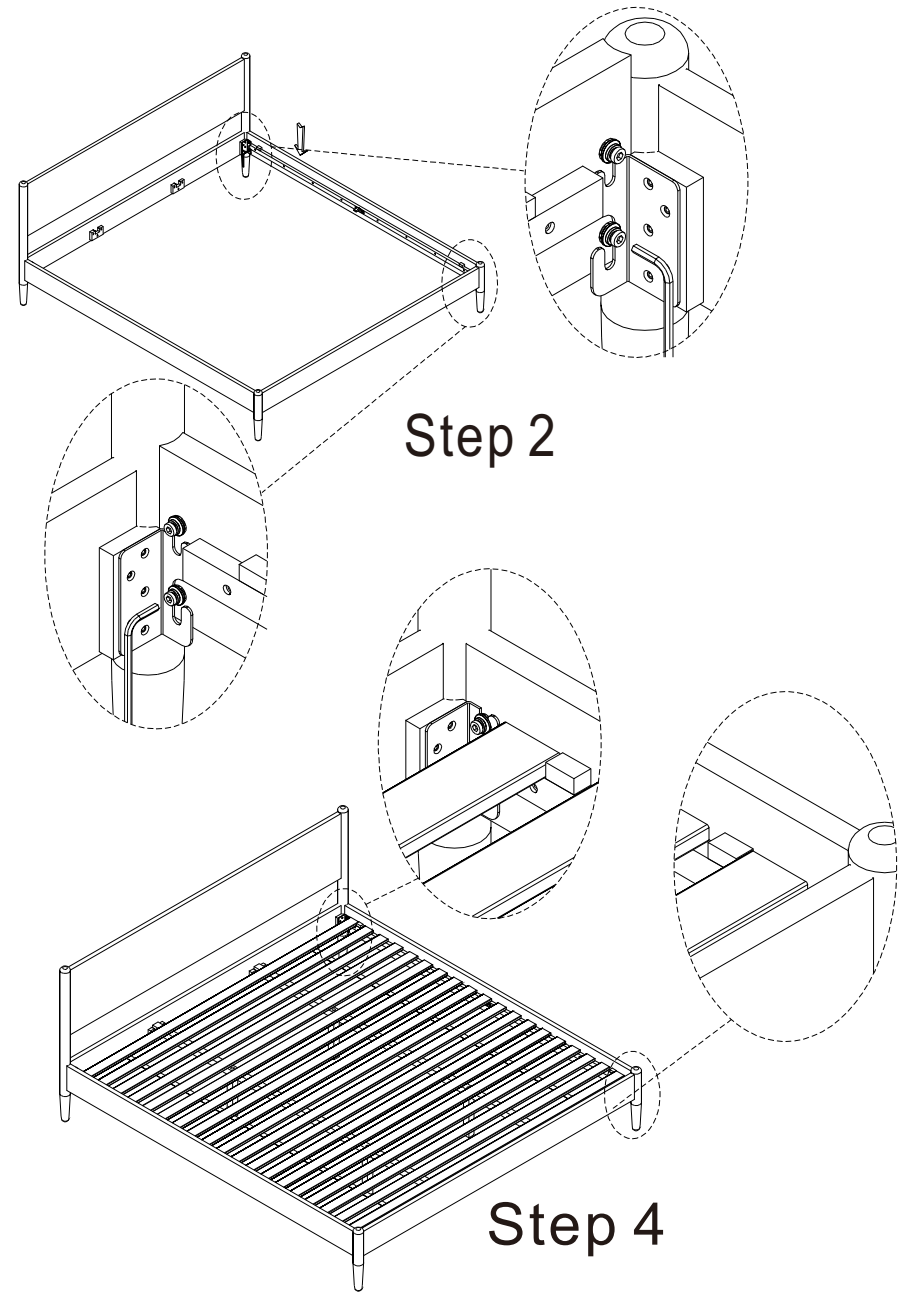

# Assembly Instruction

*Eco Ridge*

Ria King Platform Bed  
ECO16

P2		R5/16X16X1.5 12PCS	B2		M5	1PC
T2		R5/16X13X1.5 12PCS				
L5		R5/16X20 8PCS				
L8		R5/16X45 4PCS				