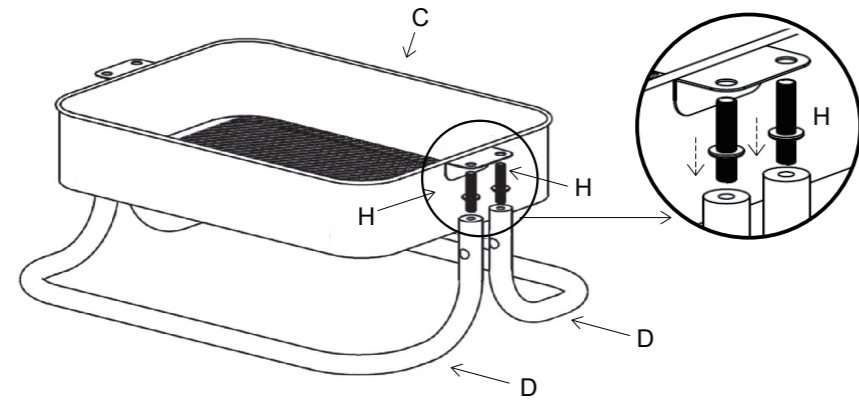

ITM. / ART. 626900

Multi purpose 3 Tier Storage Caddy / 3層收納手推車

IMPORTANT, RETAIN FOR FUTURE REFERENCE: READ CAREFULLY

請完全依照說明書圖示組裝, 組裝完成後請妥善保留說明書供日後參考。

Maximum load: 6kg/ 13 lb per shelf. Store heaviest items from bottom to top shelves.

每個抽屜最多承重為6公斤/13磅, 放置物品時請依照重量擺放, 越重的東西應從最下方抽屜擺起, 越輕的東西則應越往上擺, 請在軟墊上組裝以避免碰撞傷及地板與產品。

A 1X 	B 1X 	C 1X 	D 2X 	E 1X 	F 2X 	G 8X 
H 8X 	I 4X 	J 2X 	K 2X 	L 2X 	M 1X 	N 1X 

1. Fully tighten "H" screws .

請將螺絲"H"鎖緊。

2. Fully tighten "F" screws using "N" hex wrench.

請用六角扳手"N"將螺絲"F"鎖緊。

3. Fully tighten "G" poles & "H" screws.

請將8個"G"直管和螺絲"H"鎖緊。

4. Fully tighten "I" screws .

請將4顆螺絲"I"鎖緊。

5. Fully tighten "J" screws using "N" hex wrench.