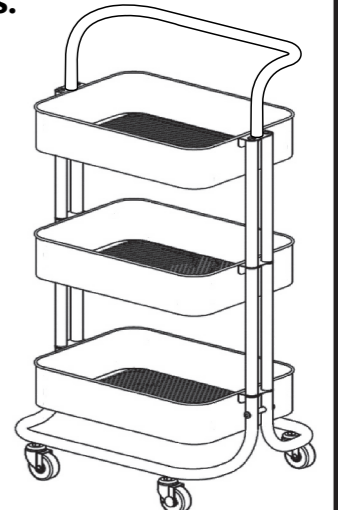

7. Wipe clean with a soft damp cloth. Do not use scouring powders, abrasives or chemical cleaners.

使用前請用擰乾濕布將產品擦拭乾淨, 請勿使用洗碗精或含有侵蝕性等化學清潔劑擦拭。