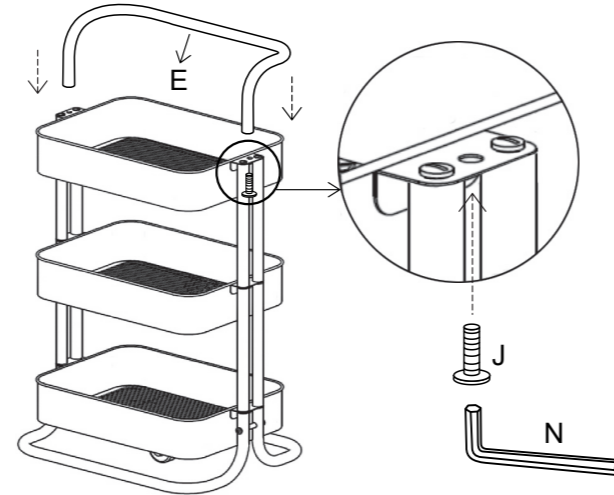

2. Fully tighten "F" screws using "N" hex wrench.

請用六角扳手"N"將螺絲"F"鎖緊。

3. Fully tighten "G" poles & "H" screws.

請將8個"G"直管和螺絲"H"鎖緊。

4. Fully tighten "I" screws .

請將4顆螺絲"I"鎖緊。

5. Fully tighten "J" screws using "N" hex wrench.

請用六角扳手"N"將2顆螺絲"J"鎖緊。

6. Fully tighten "K" & "L" wheels using "M".

請用開口扳手"M"將輪子"K"和"L"鎖緊。

7. Wipe clean with a soft damp cloth. Do not use scouring powders, abrasives or chemical cleaners.

使用前請用擰乾濕布將產品擦拭乾淨, 請勿使用洗碗精或含有侵蝕性等化學清潔劑擦拭。