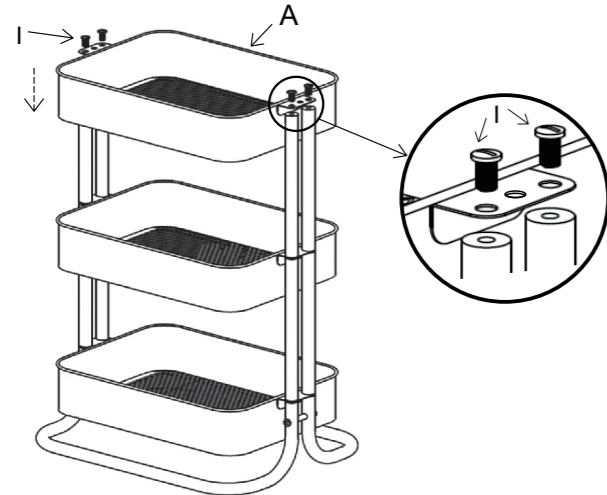

2. Fully tighten "F" screws using "N" hex wrench.

請用六角扳手"N"將螺絲"F"鎖緊。

3. Fully tighten "G" poles & "H" screws.

請將8個"G"直管和螺絲"H"鎖緊。

4. Fully tighten "I" screws .

請將4顆螺絲"I"鎖緊。

5. Fully tighten "J" screws using "N" hex wrench.

請用六角扳手"N"將2顆螺絲"J"鎖緊。

6. Fully tighten "K" & "L" wheels using "M".

請用開口扳手"M"將輪子"K"和"L"鎖緊。

7. Wipe clean with a soft damp cloth. Do not use scouring powders, abrasives or chemical cleaners.

使用前請用擰乾濕布將產品擦拭乾淨, 請勿使用洗碗精或含有侵蝕性等化學清潔劑擦拭。