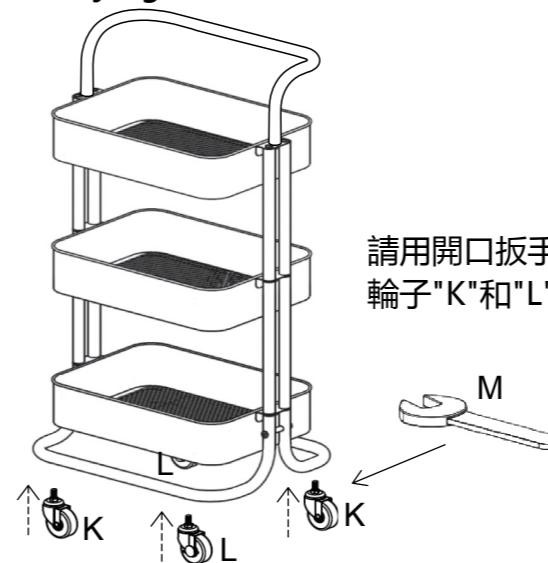

2. Fully tighten "F" screws using "N" hex wrench.

請用六角扳手"N"將螺絲"F"鎖緊。

3. Fully tighten "G" poles & "H" screws.

請將8個"G"直管和螺絲"H"鎖緊。

4. Fully tighten "I" screws .

請將4顆螺絲"I"鎖緊。

5. Fully tighten "J" screws using "N" hex wrench.

請用六角扳手"N"將2顆螺絲"J"鎖緊。

6. Fully tighten "K" & "L" wheels using "M".

請用開口扳手"M"將輪子"K"和"L"鎖緊。

7. Wipe clean with a soft damp cloth. Do not use scouring powders, abrasives or chemical cleaners.

使用前請用擰乾濕布將產品擦拭乾淨, 請勿使用洗碗精或含有侵蝕性等化學清潔劑擦拭。